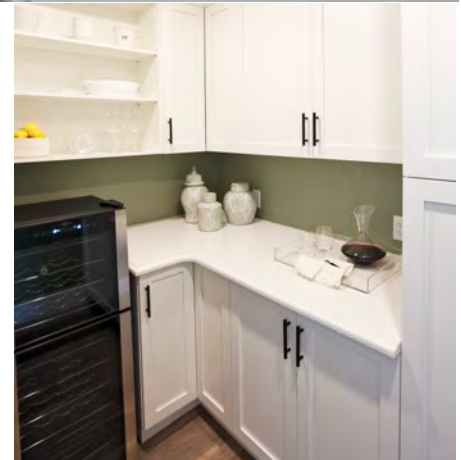

LOVE IT « OR » LIST IT VANCOUVER

KITCHEN

Cabinetry: Merit Kitchens, Kitchen Perimeter Cabinets: Lectus Cabinets: Liberti Flat, 2 ¼" shaker, Paint on MDF, Species: Red Oak, Color: Sunbleached, Kitchen island and accent above hoodfan: Door style: Prairie School 2 ¼" shaker, Species: Red Oak, Color: Sunbleached, Pantry Cabinets: Lectus Cabinets, Liberty Flat, Species: Paint on MDF, Color: Artic, Matte Finish

Plumbing Fixtures: Kohler, Strive Undermount sink model: K-5281, Vinnata Kitchen Faucet, model: K-690-CP, Duostrainers, model: 8801-G

Backsplash: Olympia Tile + Stone, City Matte, 3 x 12" white

Cabinet Pulls and Knobs: Emtek, Uppers: Hex knobs (model 86457 US19) flat black finish, Lower: Hex pulls (model 86460 US19) flat black finish

Flooring: Craft Floors, Engineered hardwood flooring, Species: Walnut, Collection: LUXE, Color: Turin, Width: 8", Finish: Ultra Matte, Texture: Fine hand sanding

Lighting: Design Lighting, Window Wall Sconce: Maxilite Lighting, model: 9-0901-1-89 Glenn Wall Sconce, Island pendants: Sea Gull Canada, model: 5115004EN-839, matte black

Paint: General Paint, Walls: Hi-hide eggshell 55-120 Cloud White WH-03 Eggshell, Pantry: hi-hideeggshell 55-120 Green Onyx 9128 Eggshell, Ceilings: Flat 85-140 Cloud White WH03 Flat, Trim/Doors: Semi-Gloss 58-030 Cloud White WH03 Semi-Gloss

Blinds: Wholesale Blind Factory, 2" faux wood in warm white