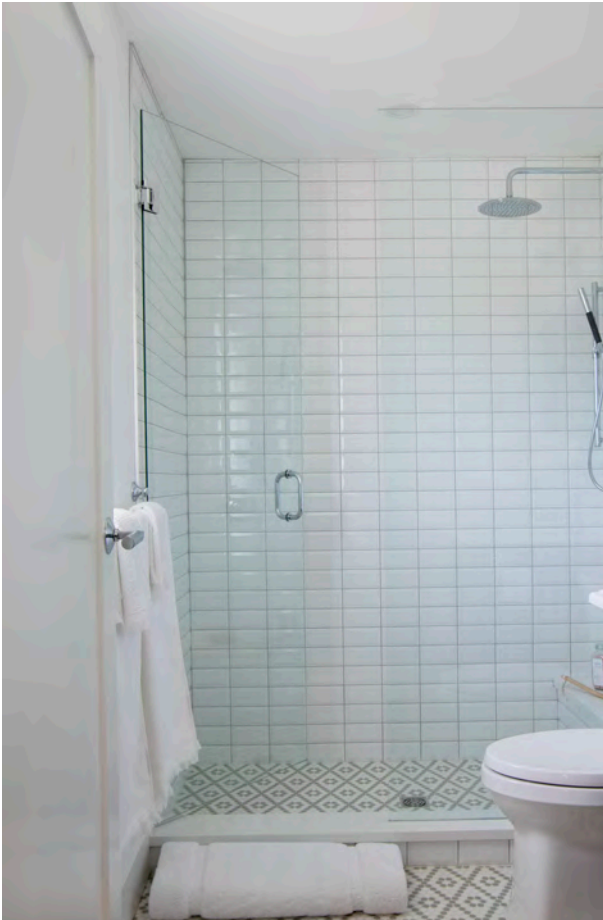

LOVE IT « OR » LIST IT VANCOUVER

MASTER ENSUITE

Plumbing Fixtures and Accessories: Kohler, Devonshire Undermount sink, model: K-2350-0 (white), Bancroft widespread faucet, model: 10577-4-CP, Corbelle 2 pce toilet, model: K-5709-0 (white), Quiet close toilet seat, model: K-4008-0 (white), Bancroft 30" towel bar, model: K11412-CP, Bancroft TP holder, model: K11415-CP, Bancroft Towel Ring, model: K11416-CP, Hotel Handshower kit, model: K-8487-CP, Bancroft rite temp trim, model: K-TS-10584-4-CP, Bancroft Transfer trim, model: K-t01595-4-CP, Bancroft Shower head, model: K-14519-CP, valve model: K-728-K, valve model: K304

Shower Surround: Olympia Tile + Stone, Chess Artic White Bevel 3 x 6"

Vanity Hardware: Emtek, Hayden knobs (model 86697-US26) chrome finish

Paint: General Paint, Walls: Hi-hide eggshell 55-120 Cloud White WH-03 Eggshell, Ceilings: Flat 85-140 Cloud White WH03 Flat, Trim/Doors: Semi-Gloss 58-030 Cloud White WH03 Semi-Gloss

Lighting: Design Lighting, Hinkley Canada, model: 5932 CM

Artwork: Minted.com, 'bath' by Sue Prue