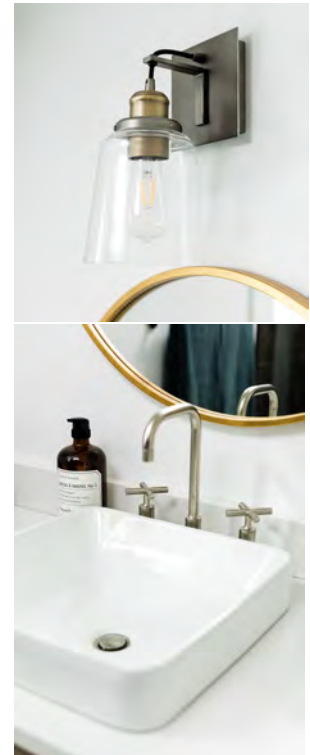

Hardware: Emtek, Pulls: 4" Westwood Pull, Knobs: Norwich Knob

Artwork: Minted.com, "Offset" by Lindsay Stetson Thompson, "Travelling Tunnel" by Heather Squance

LOVE IT « OR » LIST IT

VANCOUVER

BATHROOM

Shower Tile: Olympia Tile + Stone, Clay Series- Matte Black (12 x 24)

Plumbing Fixtures: Kohler, Sinks: Vox Square Vessel Sink K-2661, Faucets: Purist 14407-3-CP, Shower Kit: Alteo K-TS45106-4, Toilet: Cimmaron K-3619-0

Lighting: Design Lighting, Capital Sconce 3711GA-135 & Elk Lighting Flushmount 32990/6

Paint: General Paint, Metropolitan WH04 Semi Gloss

Hardware: Emtek, Pulls: 4" Keaton Pull & Keaton Finger Pull- Brushed Nickel

Artwork: Minted.com, "Mark No. 5" by Kara Schlabaugh

Floor Tile: Cement Tile Shop, Jacob's Bathroom Floor Tile: Atlas IV 8 X 8 Grout Color: Ivory 39

LOVE IT « OR » LIST IT VANCOUVER

GUEST BATHROOM

Shower and Floor Tile: Olympia Tile +Stone, Shower: Color & Dimension (4 x 16)

QT.CD.WWT.0416.BR Grout Color: Black 10, Floor: Uptown Series (12x24)- BC.UT.MOR.1224.MT
Grout Color: Pewter 02