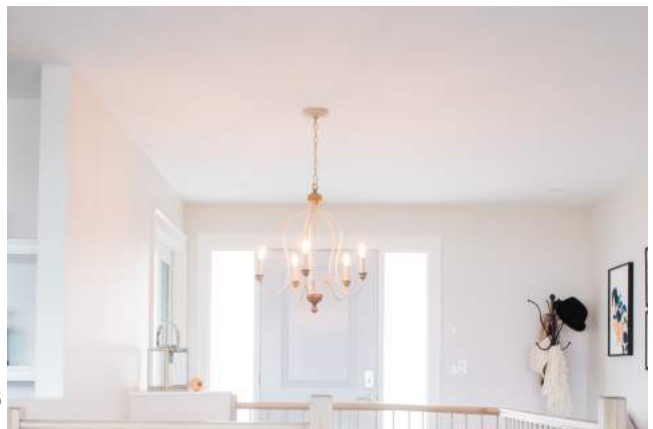

FOYER

Closet Organizer: Stor-X Organizing Systems,
Custom storage in 'standard white'

Lighting: Design Lighting, Feiss F2998/5CHKW/BW

Paint: General Paint, Walls: Authentic WH11 eggshell,
Trim: Cloud white WH03 semi, Ceiling: Cloud white WH03
flat, Front Door: Vulcanized 419G

Artwork: Minted.com, "Abstract Botanical" by Caryn Owen