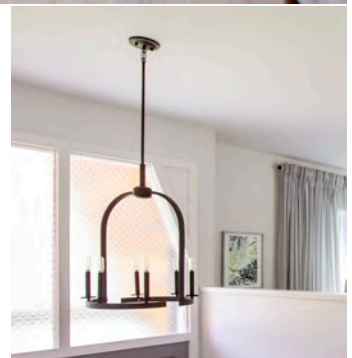

LOVE IT « OR » LIST IT VANCOUVER

LIVING ROOM

Fireplace Tile: Olympia Tile + Stone, Fireplace Surround: Marble Oriental White - GM.ORT.W.PICKET.TXT, Hearth: Uptown Manhattan Light Grey - BC.UT.MHT.1224.MT
Grout Colour: Mapei – Cobblestone 103

Blinds: Wholesale Blind Factory, Roller Shades – 5% - Pearl White

Paint: General Paint, Walls: White Woodruff 408A Eggshell, Base/Case: Pure White SW 7005 match Satin, Ceilings: Pure White SW 7005 match Flat, Door: Grey Hills 408 E Semi Gloss

Lighting: Design Lighting, Kichler Pendant – 6lt -V665-43676oz

Flooring: Kentwood, Engineered Hardwood- Brushed Oak – Cirrus

Artwork: Minted.com, "Botanica" by Kelly Ventura, "Feather" by Shannon Kirsten, "Wild Pea" by Joley Hurley