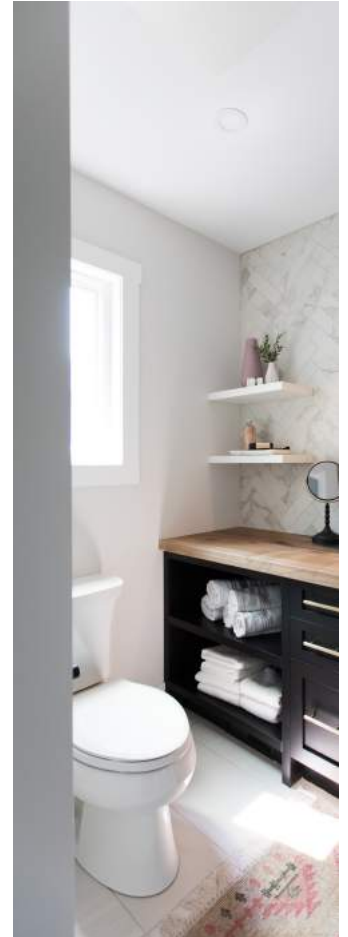

LOVE IT « OR » LIST IT

VANCOUVER

ENSUITE BATHROOM

Cabinetry: Merit Kitchens, Door Style: Manor Flat, Species: Paint on MDF, Finish Color: Raven, matte, Case: natural maple melamine, Drawer: Dovetail, full extension & soft close, Top Drawer Fronts: 5pc framed, Hinges: Soft Close, Floating shelves: MDF painted Snow, matte

Tile: Olympia Tile + Stone, Floor/Wall: Callisto 12"x24" White, Accent Wall: Calacatta Vintage col White Honed VN.CV.WHT.0312.HN

Countertop: Eternal Timber & Design, Custom Countertop, local maple with black epoxy fill and wax finish

Plumbing Fixtures: Kohler, Sink: Vox Rectangle Vessel K-5373-0, Faucet: Fairfax Single control K-12183-BN, Shower Faucets: Shower head: K973-BN, Shower Hose: K9514-BN, Shower bar: K8524-BN, Shower bar Trim: K974-BN, Wall Supply Elbow: K976-BN, Toilet: Wellworth K-3998-U-0

Paint: General Paint, Ceilings: White Design WH01 Flat

Lighting: Design Lighting, Swing Arm Sconces Savoy House 9-961CP-1-32

Cabinetry Hardware and Bathroom Accessories: Emtex, Mod Hex Pull 4" Satin Brass (Code:86460), Toilet Paper Holder: Modern Brass with Disk Rosette 2804 US19