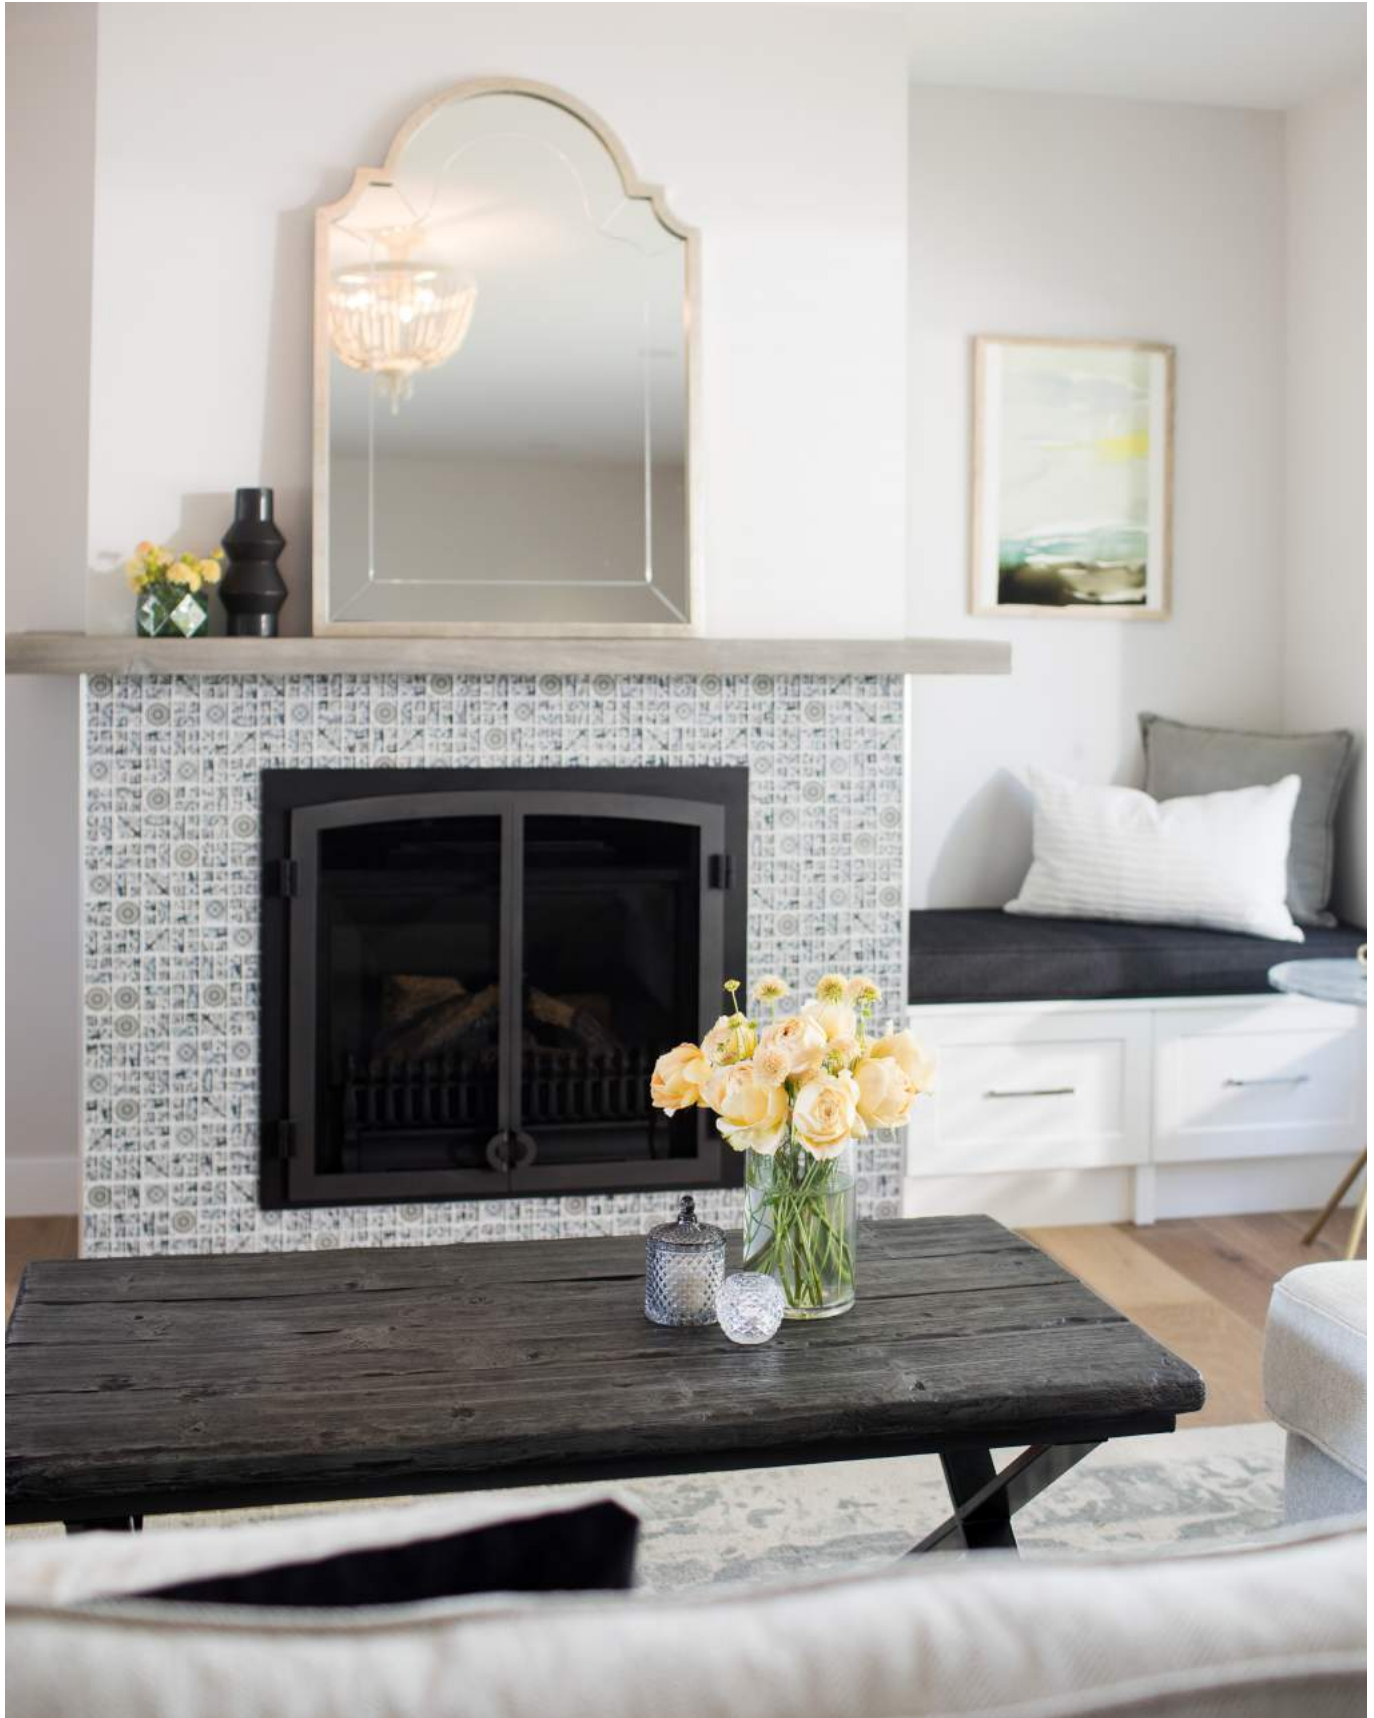

LOVE IT « OR » LIST IT VANCOUVER

LOVE IT « OR » LIST IT VANCOUVER

KRISTIN & BRYCE

For newlyweds Kristin and Bryce, instead of a honeymoon they got a mortgage. Eager to find a home they took possession of their first house just two days after tying the knot and spent their first few days as Mr. and Mrs. moving in and setting up house. Both financial planners and keen to start a family, they bought a fixer-upper with the right number of bedrooms, bathrooms and a bonus mortgage-helper suite, with the intention of renovating it themselves and making it their dream home, but seeing the effort taken for much smaller projects, the couple fears they've bitten off more than they can chew and for Bryce the excitement of their first home has turned into a bit of buyer's remorse. Bryce feels that in the excitement of finding a house, he overlooked too much—like the busy street, no garage and strange layout of the kitchen and dining areas with the non-functioning, massive fireplace in the hallway, just to name a few. Kristin suspects that a bigger, newer house is out of reach and she's still madly in love with their house now that she's firmly rooted in the neighbourhood and BFF's with the next door neighbours. She thinks with the right Jillian touches, it can function much better and be the dream home they want it to be, but desperate for more space and fearful of a long laundry list of problems with this house, Bryce thinks Todd is the key to their happily ever after.

LOVE IT « OR » LIST IT VANCOUVER

FOYER

Entry Closet: Stor-X Organizing Systems, custom in 'standard white'

Paint: General Paint, Walls: White Woodruff 55-120 Eggshell, Ceilings: White 52-060 Flat

Artwork: Minted.com, "seafaring" by Shawnee Mills, "news flash" by hi-lighter inc., "sleepy kitty" by Tyler Tea, "Reflecting Clouds" by Anna Western, "Dance" by Paper Dahlia