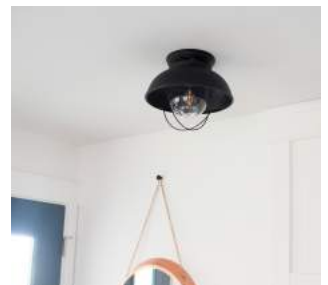

LOVE IT « OR » LIST IT VANCOUVER

LOWER LEVEL STORAGE

Custom Storage Solutions: Stor-X Organizing Systems - 6168 Moderne White

Floor Tile: Olympia Tile + Stone, Callisto Series GE.CI.GRY.1224 12"x24"

Built in Hardware: Stor-X Organizing Systems, chrome

Paint: Cloverdale Paint, Walls: Summit CA109 eggshell Ceilings: Summit CA109 flat

FOYER

Lighting: Design Lighting, Semi-flush mount Sea Gull Lighting

8869-12 Matte Black