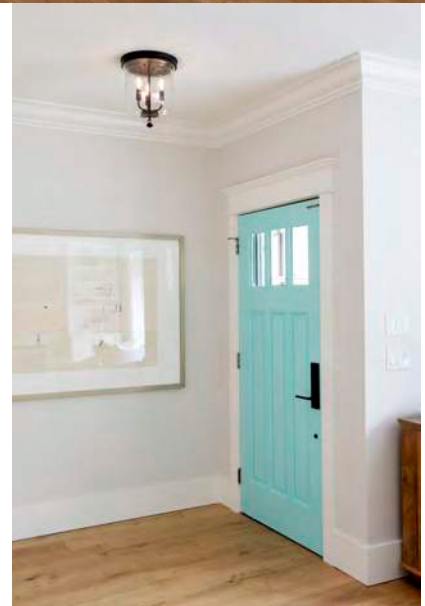

ENTRY

Paint: General Paint, Walls: WH11 Authentic, Baseboards/Casings/Trim: Oleander WH09, Front door: Land Ahoy! 116C

Front Door Hardware: Emtek, Helios US19 4819

Flooring: Kentwood, Brushed Euro Oak, Natural, SKU 31

Artwork: Minted.com, "It's a Party in the USA" by Summer Strauch

Lighting: Design Lighting, 3 Light Ceiling by Capital Canada