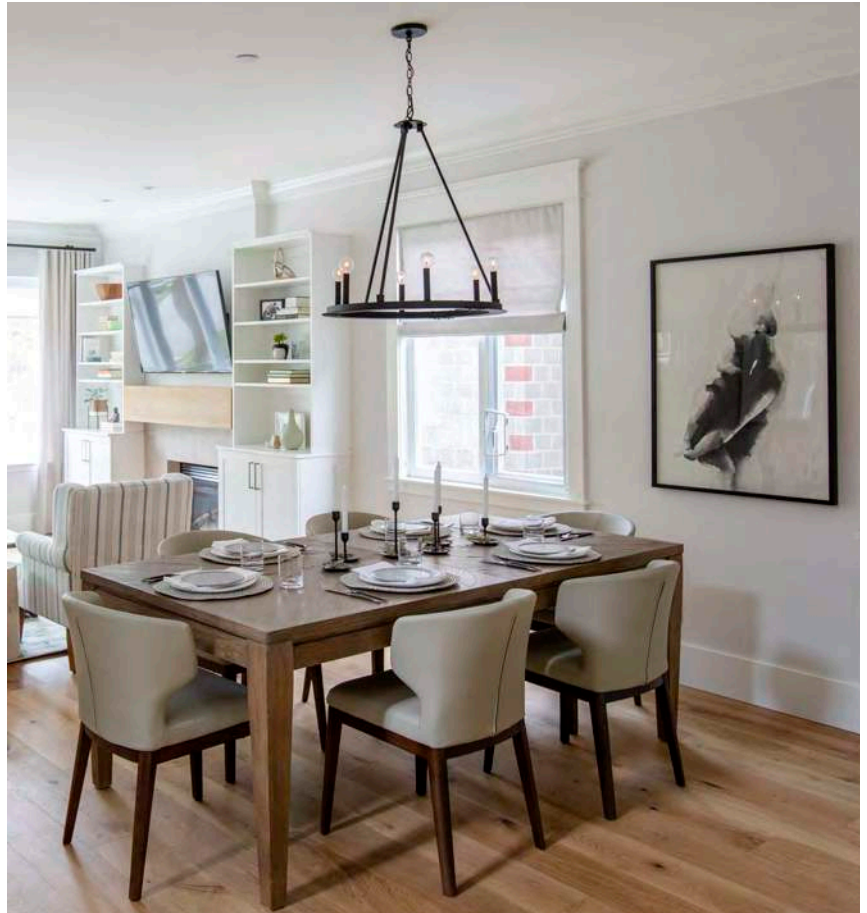

LOVE IT « OR » LIST IT

VANCOUVER

DINING ROOM

Paint: General Paint, Walls: WH11 Authentic, Baseboards/Casings/Trim: Oleander WH09

Front Door Hardware: Emtek, Helios US19 4819
Flooring: Kentwood, Brushed Euro Oak, Natural, SKU 31

Artwork: Minted.com, "Mother Embrace" by Kate Ahn