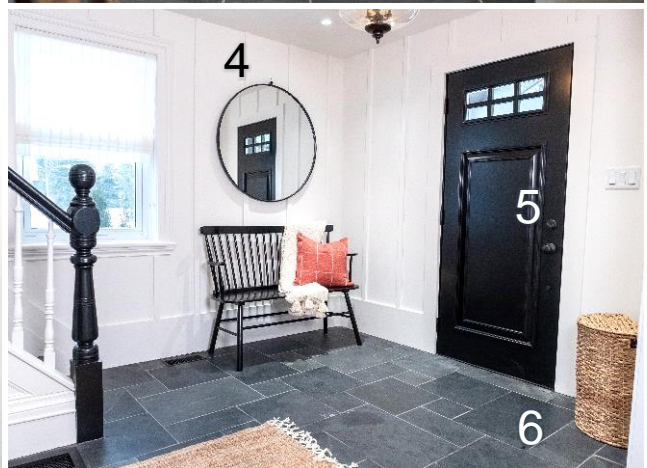

FAMILY HOME OVERHAUL

“Jennifer”

Cheryl brings in Tommy Smythe and Brian McCourt to renovate the home of a mom who gives everything she has to support those around her, even if it means working three jobs.