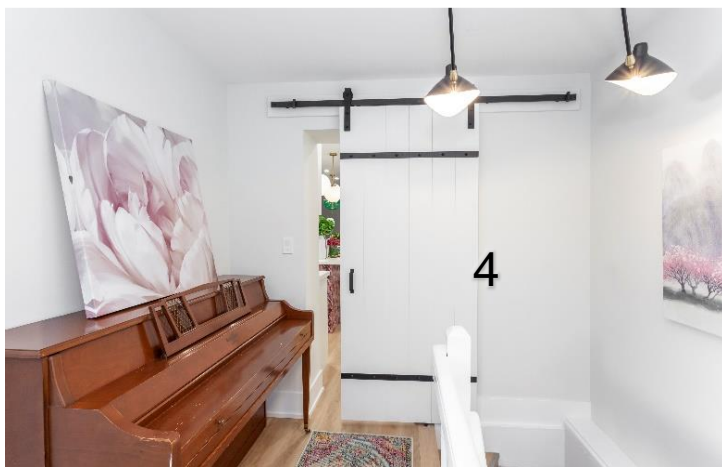

FAMILY HOME OVERHAUL

“Kate”

Cheryl brings in Brian McCourt and Tiffany Pratt to provide a home overhaul to ultimate caregiver, Kate, who continues to give when she has little herself.

1. FLOORING + HOME – Flooring
2. WEST TORONTO PAINT AND WALLPAPER – Paint
3. BERENSON INC – Cabinet Hardware
4. RENIN – Barn Door
5. DOZY MATTRESSES – Mattress