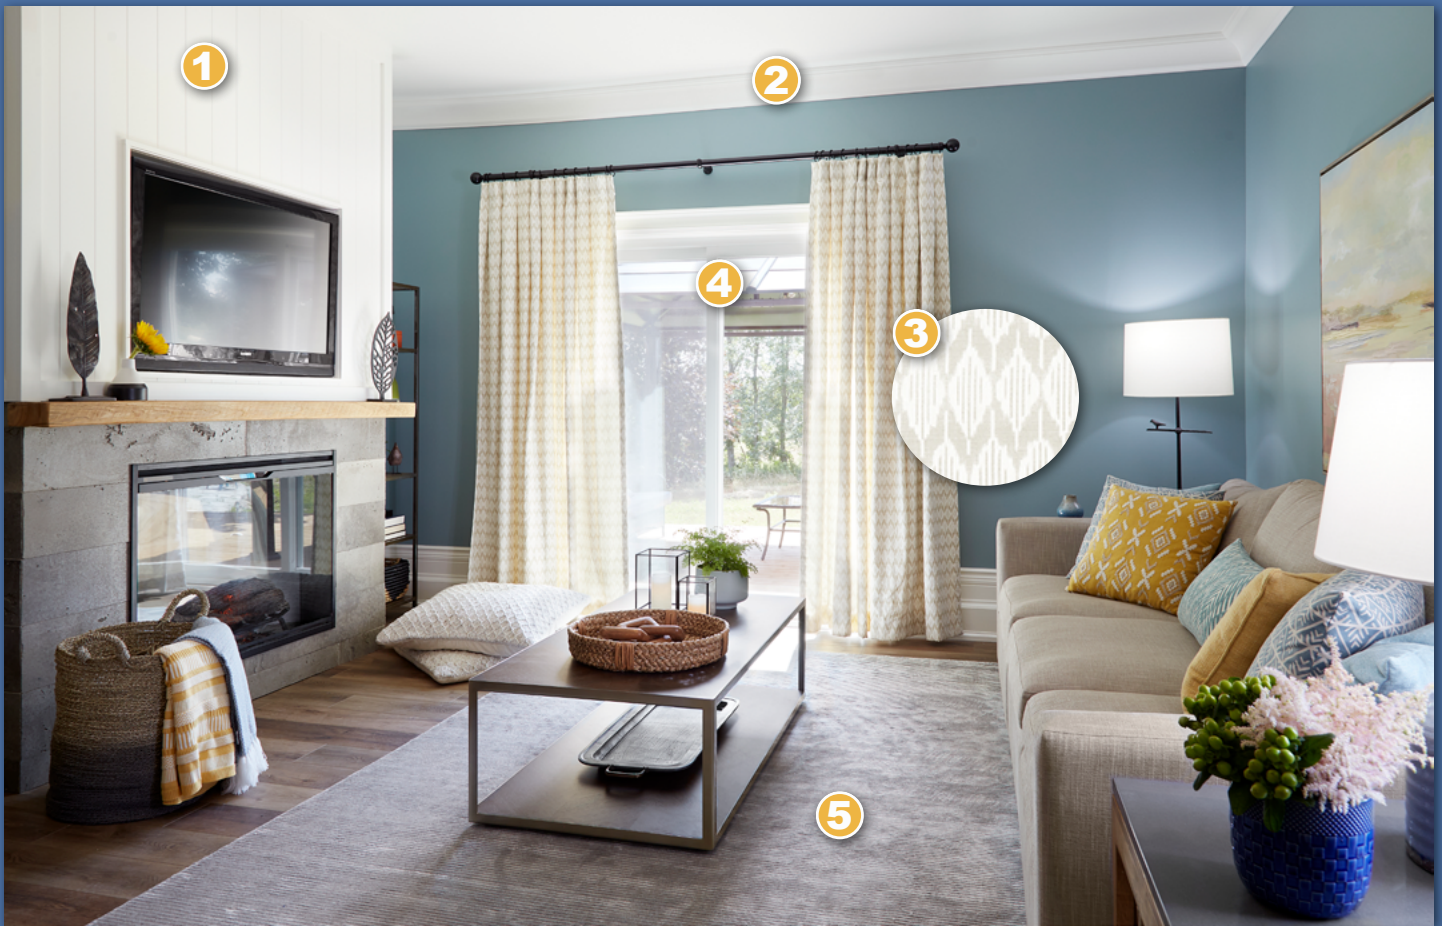

- **1 SHIPLAP:** *Armstrong Ceilings* • WoodHaven Painted White 5" x 84"
- **2 CUSTOM CROWN MOULDING:** *Canamould*
- **3 DRAPERY FABRIC:** *Anna French* • pattern: Balin Ikat • colorway: Beige
- **4 SLIDING PATIO DOOR:** *Ridley Windows & Doors / Ostaco Windows & Doors*
- **5 AREA RUG:** *Jaipur Living* • collection: Basis • style: BI29
- **6 CEILING FAN:** *Monte Carlo Fan Collections* • style: Maverick II 52" • finish: Aged Pewter
- **7 FIREPLACE SURROUND:** *Ciot* • style: 8"x48" Peau De Beton Nickel Raw
- **8 FIREPLACE:** *Dimplex* • style: Revillusion 42" Built-in Firebox - Weathered Concrete