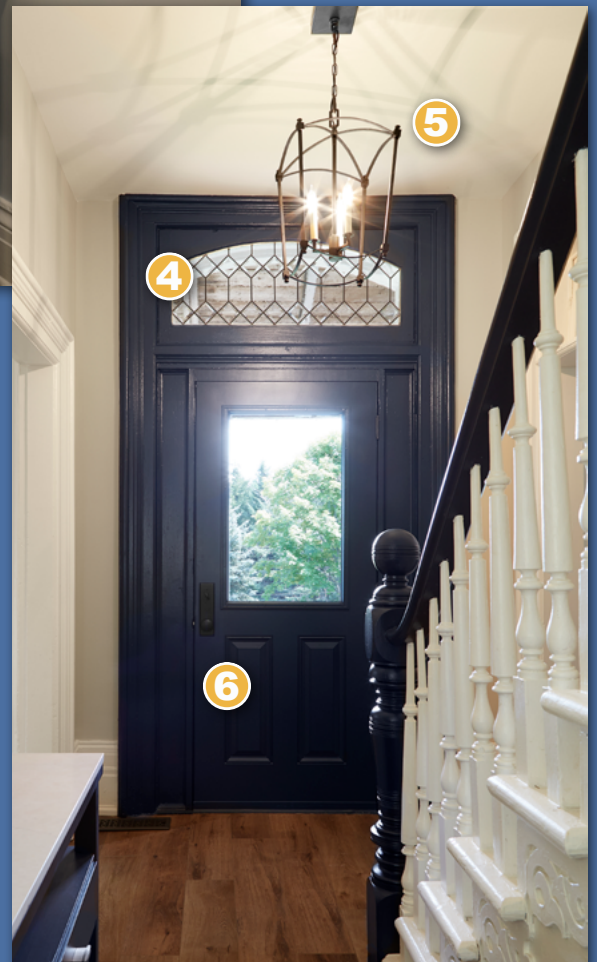

SHOPPING GUIDE

FARMHOUSE FACELIFT

KATIE & SCOTT

- 1** **PAINT:** *Farrow & Ball* • walls, ceiling & trim: Wimborne White • door: Hague Blue
- 2** **TABLE LAMP:** *Generation Lighting* • style: Capri Buffet Lamp
- 3** **ENTRY SET:** *EMTEK* • style: Bronze Rustic Modern Rectangular Full Length • finish: Flat Black Bronze Patina
- 4** **TRANSOM:** *Huronia Art Glass*
- 5** **PENDANT:** *Generation Lighting* • style: Thayer Mini-Lantern • finish: Smith Steel
- 6** **DOOR:** *Trimlite* • style: Smooth Skin Exterior Fiberglass Door • doorlite: 22x36 Clear doorlite