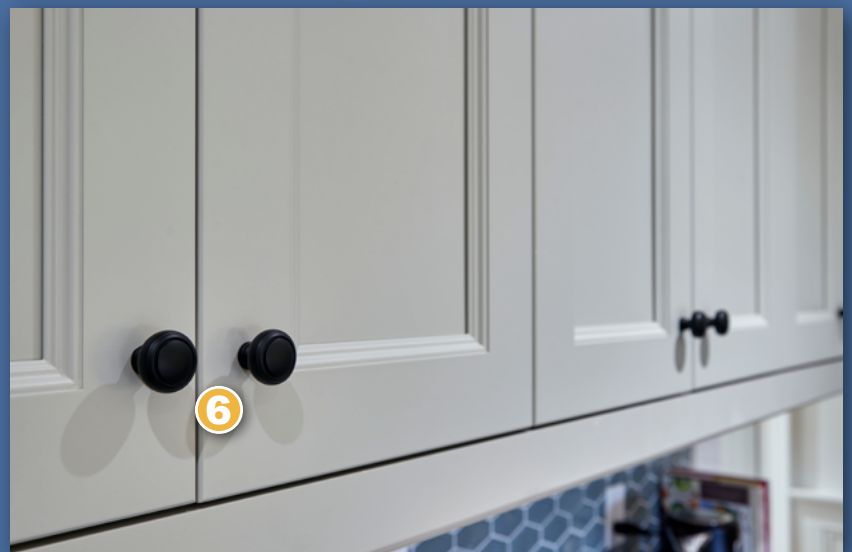

- 1 PENDANTS:** *Kichler Lighting* • style: Everly 19.75" 1 Light Bell Pendant • finish: Olde Bronze
- 2 BACKSPASH TILE:** *Ciot* • style: 2.5"x3.75" Essenza Esagona Grigio Medio
- 3 FABRIC:** *Thibaut* • pattern: Dhara Stripe • colorway: Aqua
- 4 FLOORING:** *Twelve Oaks* • style: SureWood - Afternoon Tea
- 5 QUARTZ:** *Quorastone* • style: Marina
- 6 FAUCET:** *Blanco Canada* • style: (similar) Rita Faucet • finish: Classic Steel
- 7 SINK:** *Blanco Canada* • style: IKON 27 Farmhouse Sink • finish: Concrete Gray
- 8 UNDER CABINET LIGHTING:** *Tech Lighting* • style: Unilume LED Slimline