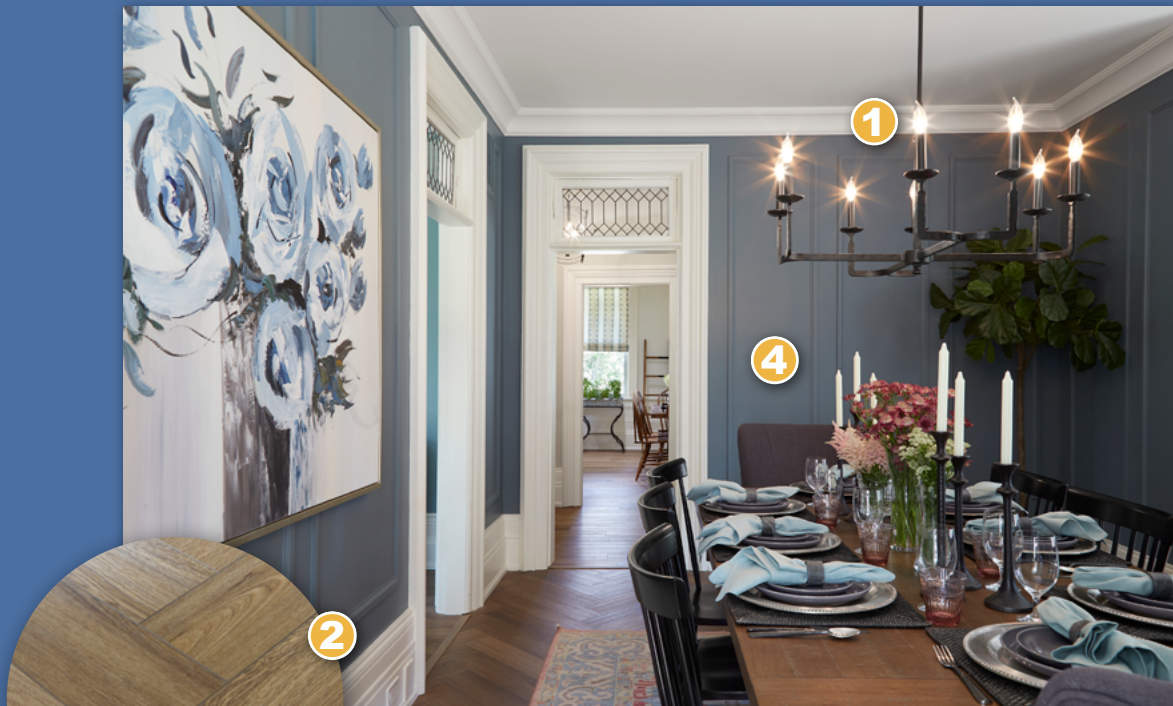

1 CHANDELIER: *Generation Lighting* • style: Ansley Medium Chandelier

2 FLOORING: *Twelve Oaks* • style: Wishbone Luxury Vinyl - Classic Auburn

3 ROMAN SHADE FABRIC: *Thibaut* • pattern: Mitford • colorway: Aqua

4 PAINT: *Farrow & Ball* • walls: De Nimes

5 AREA RUG: *Jaipur Living* • collection: Inspirit - ISP01 • style: Taryn

6 CUSTOM CROWN MOULDING: *Canamould*