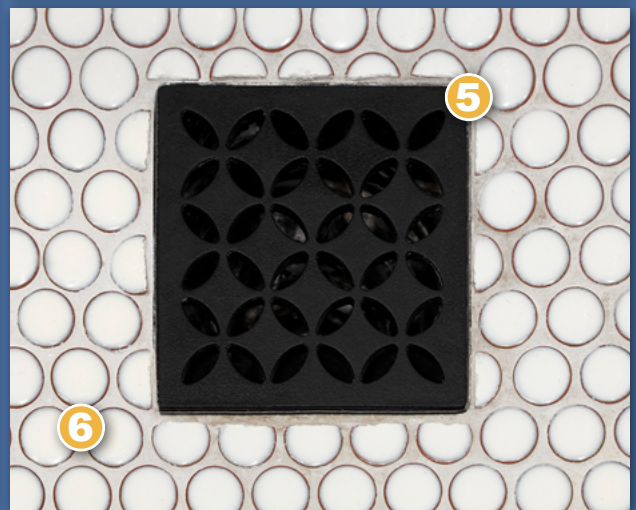

- **1 WALL TILE:** *Ciot* • style: 3"x12" Flow - White Bright
- **2 WATERPROOFING:** *Schluter Systems* • walls: Schluter-KERDI-BOARD • niches: Schluter-KERDI-BOARD-SN • shower floor: KERDI-SHOWER-TRAY
- **3 SHOWER HEAD:** *Delta Faucet* • style: Single-Setting Metal Raincan Shower Head • finish: Matte Black
- **4 SHOWER VALVE:** *Delta Faucet* • style: Dorval TempAssure 17T Series Valve • finish: Matte Black
- **5 DRAIN:** *Schluter Systems* • style: KERDI-DRAIN Grate Kit 4" Floral • finish: Matte Black
- **6 SHOWER FLOOR TILE:** *Ciot* • style: 3/4" Penny Round Vintage White Glossy