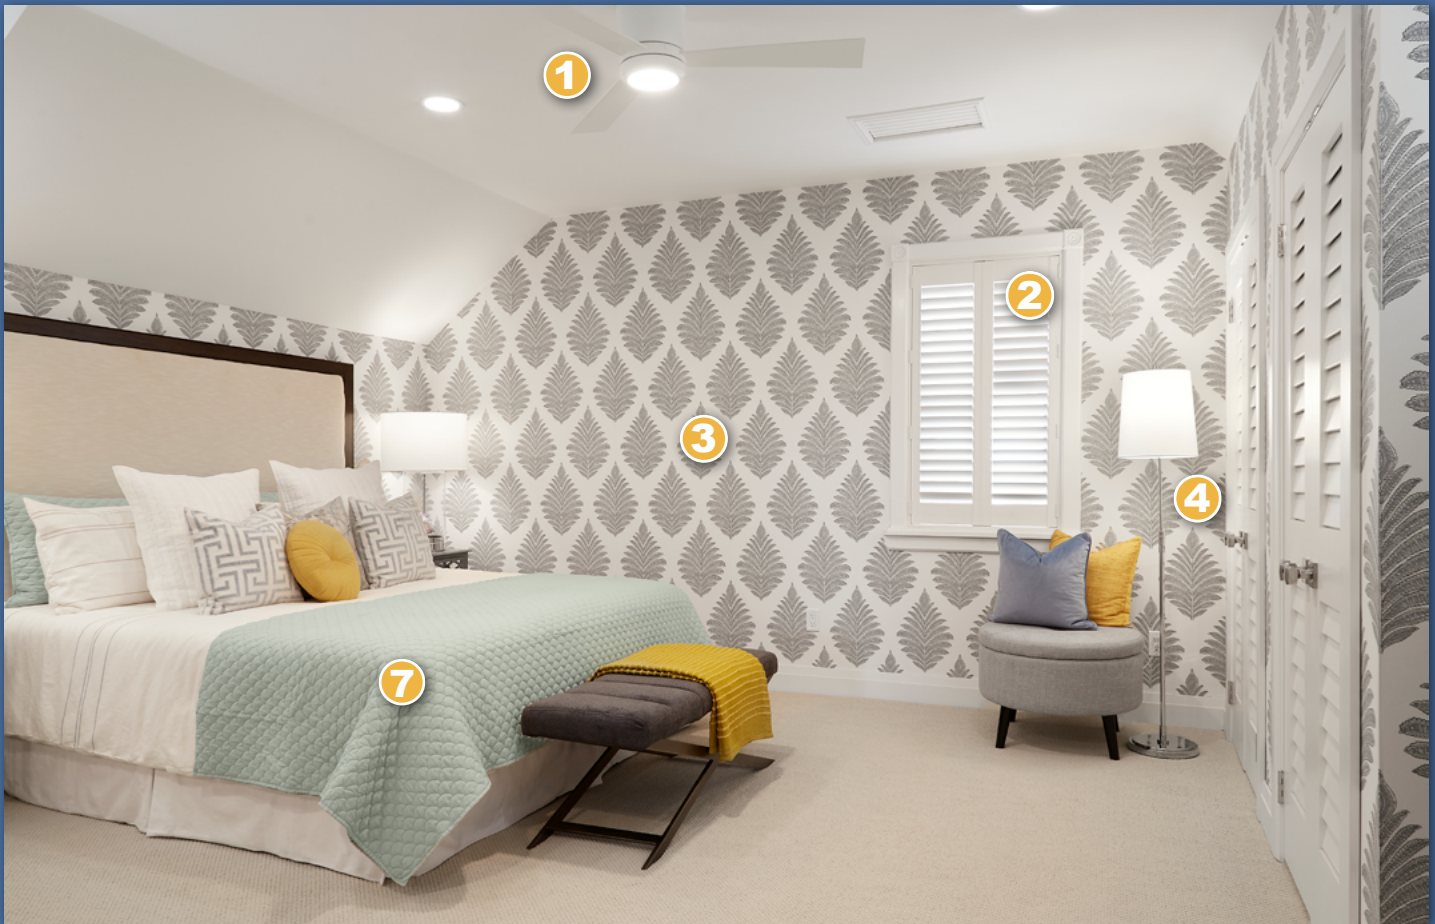

- **1** **CEILING FAN:** *Monte Carlo Fan Collections* • style: Clarity 52" • finish: Matte White
- **2** **SHUTTERS:** *Eclipse Shutters by Shade-O-Matic* • style: 2.5" Shutters with Hidden Gear System • finish: Pearl
- **3** **WALLPAPER:** *Anna French* • pattern: Palampore Leaf • colorway: Grey
- **4** **FLOOR LAMP:** *Generation Lighting* • style: Beckham Classic Floor Lamp • finish: Polished Nickel
- **5** **HEADBOARD FABRIC:** *Thibaut* • pattern: Bristol • colorway: Flax
- **6** **TABLE LAMP:** *Generation Lighting* • style: Garrett Table Lamp • finish: Polished Nickel
- **7** **MATTRESS:** *Serta* • iComfort Hybrid