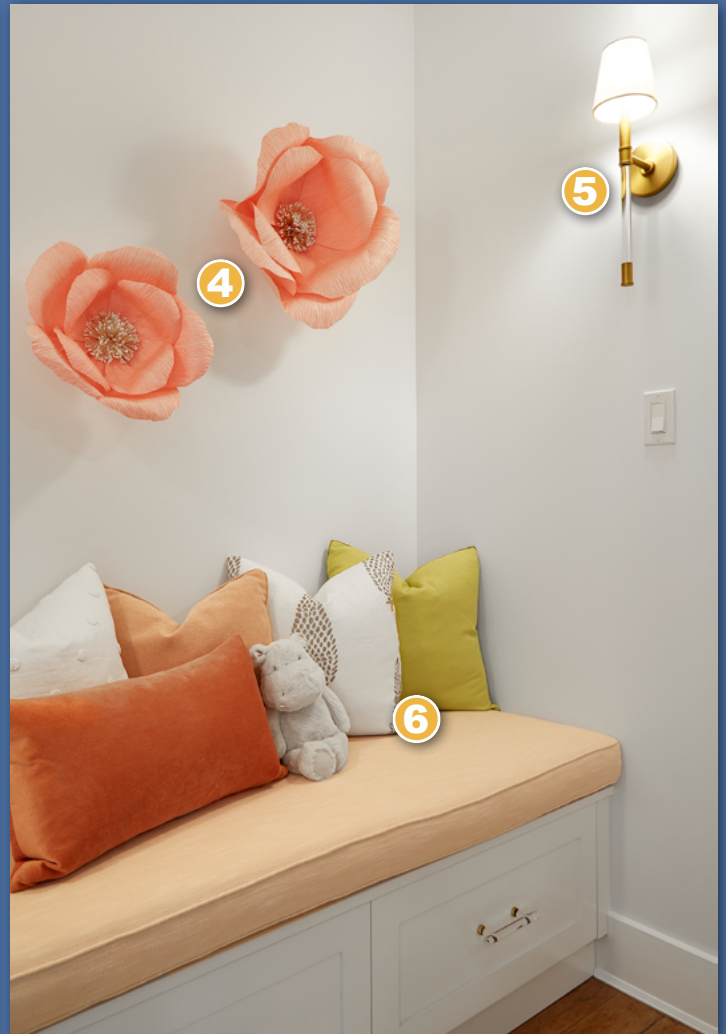

- **1 ARMOIRE:** Pottery Barn Kids • style: Blythe Armoire • finish: French White
- **2 FOX BASKET:** Pottery Barn Kids • style: Shaped Critter Storage - Fox Toy Dump
- **3 ELEPHANT BASKET:** Pottery Barn Kids • style: Elephant Shaped Storage
- **4 WALL FLOWERS:** Pottery Barn Kids • style: Jumbo Crepe Pink Paper Flowers
- **5 SCONCE:** Generation Lighting • style: Hanover Sconce • finish: Brass
- **6 FABRICS:** Thibaut • green: Arran Linen • gold/white: Manor Embroidery • pink: Bristol
- **7 PULLS:** EMTEK • Crystal Bar Pull