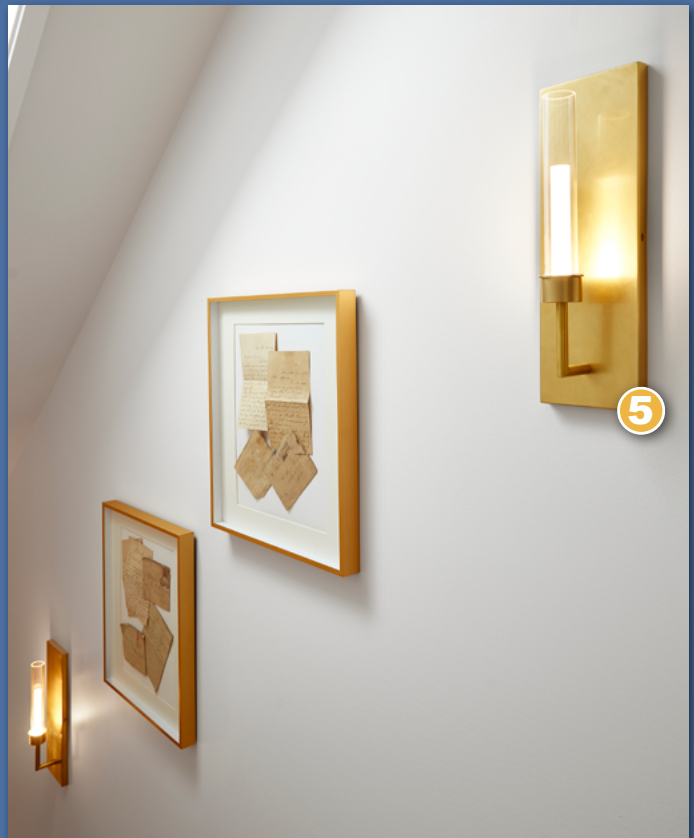

1 FLOOR LAMP: *Generation Lighting* • style: Beckham Classic Floor Lamp • finish: Burnished Brass

2 FABRICS: *Anna French / Thibaut* • sofa: Stockton Stripe • blue/white pillow: Starleaf • gold/white pillow: Manor Embroidery

3 HEATER: *Dimplex* • style: Fan-forced Heater

4 AREA RUG: *Jaipur Living* • collection: Gallant - GLT03 • design: Enfield

5 WALL SCONCES: *Tech Lighting* • style: Linger Wall • finish: Natural Brass