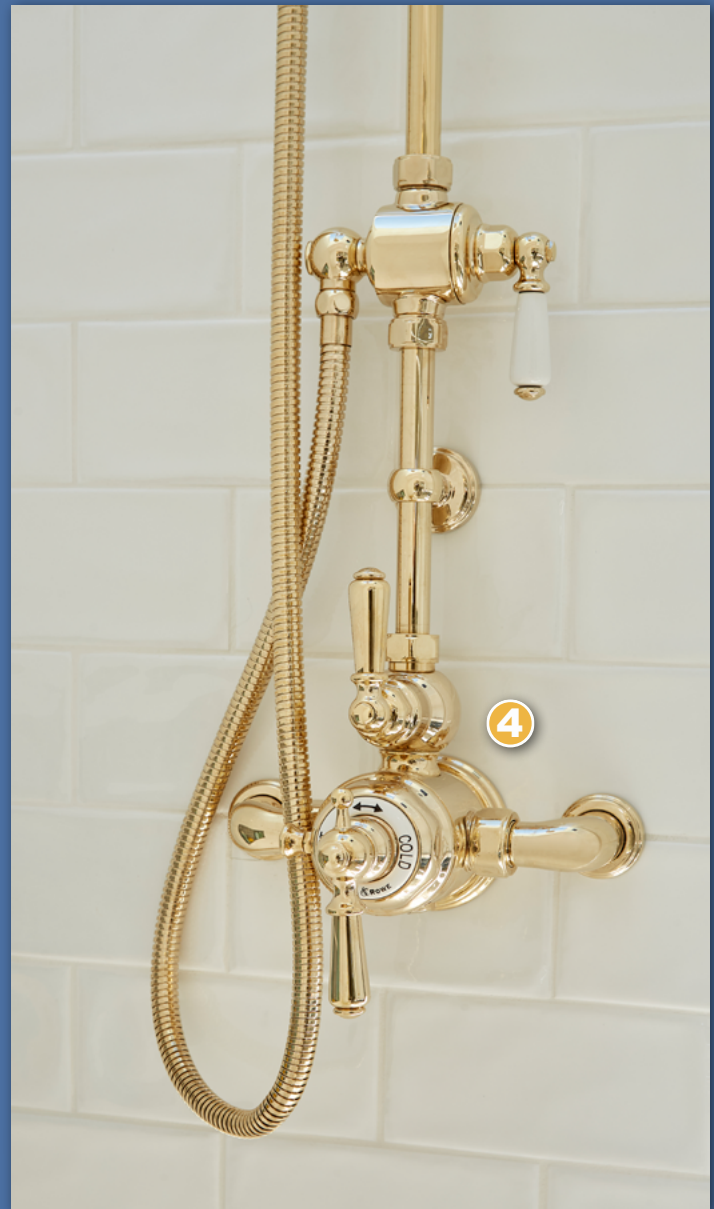

- 1** **KNOBS:** *Schaub & Company* • style: Heathrow Round Knob 1-1/4" • finish: Matte Black
- 2** **WASHER & DRYER:** *Electrolux* • Perfect Steam Washer & Perfect Steam Electric Dryer
- 3** **TILE:** *Ciot* • style: 2.5"x9.5" Lume Green Lux
- 4** **FAUCET:** *Blanco Canada* • style: Blancoculina Mini • finish: Classic Steel
- 5** **SINK:** *Blanco Canada* • style: Liven Laundry Sink • finish: White
- 6** **FABRIC:** *Anna French* • pattern: Japonic Stripe

- 1 WINDOWS:** Ridley Windows & Doors / Ostaco Windows & Doors
- 2 CLAWFOOT TUB:** Victoria + Albert • style: Cheshire • finish: Custom Colour
- 3 FLOOR TILE:** Ciot • style: 8"x10" Bohemia Lino White
- 4 PAINT:** Behr Marquee • walls & ceiling: White • trim: Ultra Pure White
- 5 FLOOR WARMING:** Schluter Systems • Schluter Ditra-Heat System
- 6 TUB FILLER:** Perrin & Rowe • style: Georgian Era Exposed Floor Mount Tub Filler With Handshower - Cross Handles • finish: English Gold

- 4 SHOWER SYSTEM:** *Perrin & Rowe*• style: Edwardian Thermostatic Shower Package with Metal Lever Handle • finish: English Gold
- 5 FAN:** *Cyclone*
- 6 SHOWER FLOOR TILE:** *Ciot* • style: 1" Les Classiques Hexagon White Satin