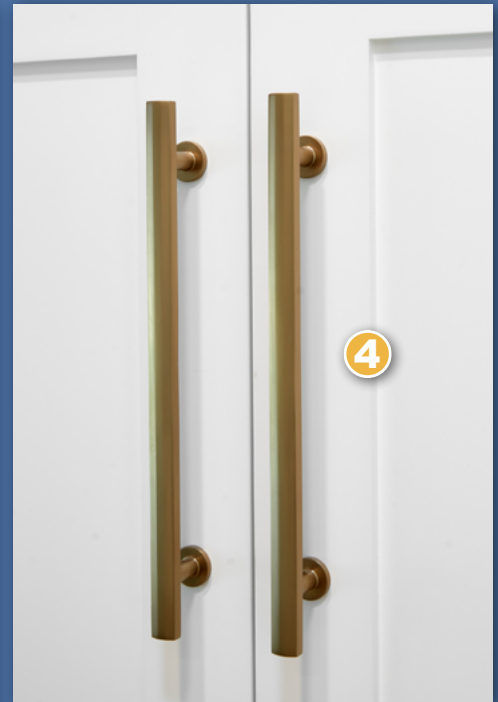

1 WINDOW: Ridley Windows & Doors / Ostaco Windows & Doors

2 BASEBOARD HEATER: Dimplex • style: Linear Convactor Baseboard

3 AREA RUG: Jaipur Living • collection: Satellite - SAT02 • design: Alloy

4 CABINET PULLS: Schaub & Company • style: Heathrow Pull 8" • finish: Signature Satin Brass

5 SUN TUNNEL: Velux • style: Velux Sun Tunnel Rigid Skylight