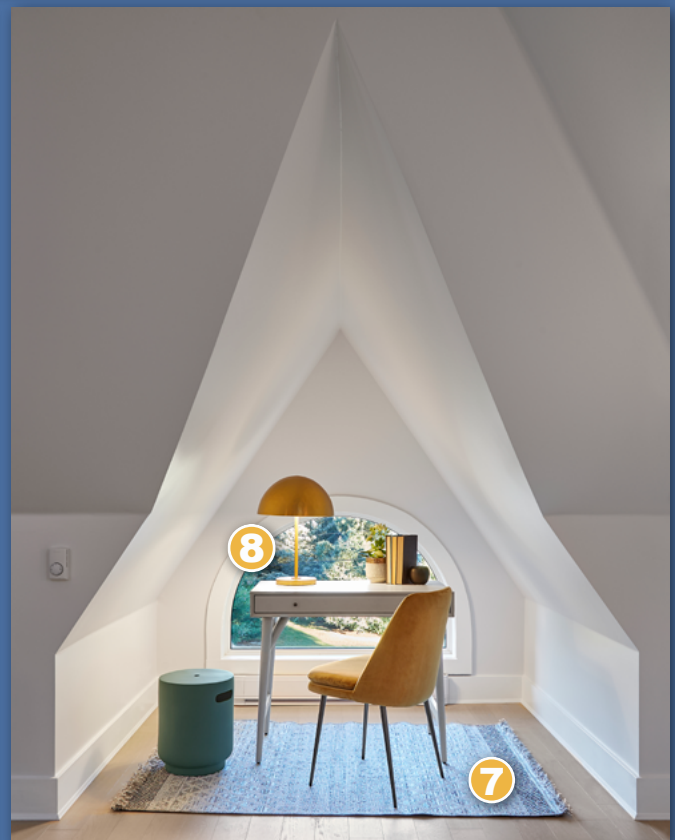

**4 CABINET PULLS:** Schaub & Company • style: Heathrow Pull 8" • finish: Signature Satin Brass

**5 SUN TUNNEL:** Velux • style: Velux Sun Tunnel Rigid Skylight

- 1 **SKY LIGHT:** *Velux* • style: Solar Powered Venting Skylight with Velux Active
- 2 **TASK LAMPS:** *Savoy House* • style: Owen 1 Light Adjustable Wall Sconce
- 3 **THROW PILLOW:** *Jaipur Living* • style: Nouveau - NOU23
- 4 **DRAWER KNOB:** *Schaub & Company* • style: Heathrow Round Knob 1-1/4" • finish: Signature Satin Brass
- 5 **MATTRESS:** *Serta* • iComfort Hybrid
- 6 **AREA RUG - BED:** *Jaipur Living* • collection: Citrine - CIT03 • design: Sasha
- 7 **AREA RUG - DESK:** *Jaipur Living* • collection: Tikal - TKL06 • design: Ravi
- 8 **DESK LAMP:** *Generation Lighting* • style: Whare Table Lamp