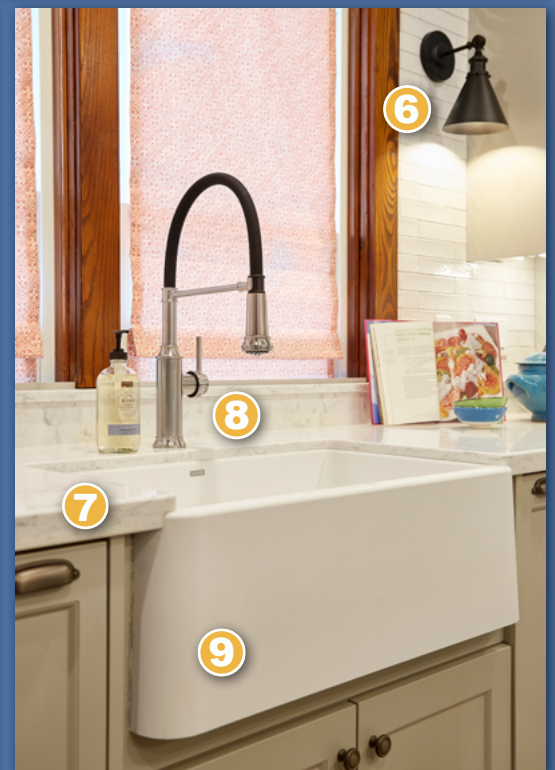

- 1 **CEILING PAINT:** *Behr Ultra* • colour: Frost
- 2 **WALL PAINT:** *Behr Marquee* • colour: Dolphin Fin
- 3 **CUSTOM CABINETRY:** *Covenant Construction*
- 4 **PENDANTS:** *Savoy House* • style: Garvey 1 Light Pendant • finish: English Bronze
- 5 **FLOORING:** *Twelve Oaks* • style: SureWood - Afternoon Tea
- 6 **SCONCES:** *Savoy House* • style: Glenn 1 Light Black Wall Sconce
- 7 **QUARTZ:** *Viatera* • style: Muse
- 8 **FAUCET:** *Blanco Canada* • style: Empressa Semi-Pro • finish: Stainless Steel
- 9 **SINK:** *Blanco Canada* • style: IKON 30 • finish: White