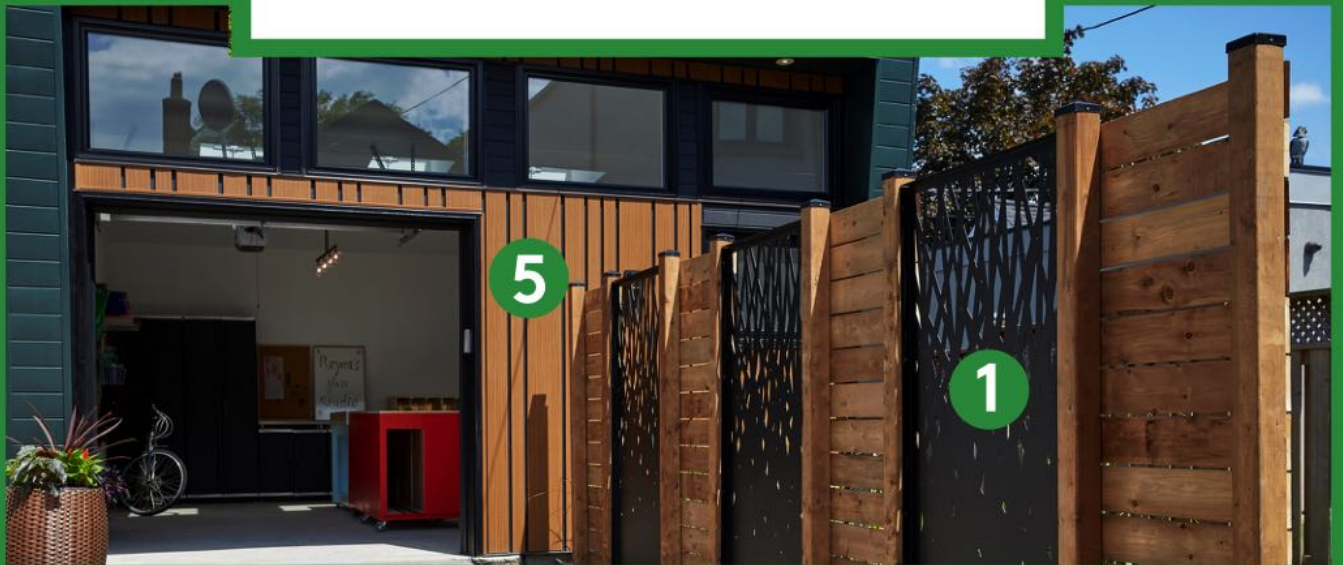

Episode
3026

BACKYARD BUILDS

Farzana
& Reyan

Creative couple Farzana & Reyan have maxed out all living space in their city-sized bungalow. This has left nowhere for Reyan to build his at-home stained glass business and nowhere for Farzana to write and be creative. Brian and Sarah build Reyan a stylish and spacious studio, and construct a private deck area that's both relaxing and inspiring.

Episode
3026

BACKYARD BUILDS

Farzana
& Reyan

Episode
3026

BACKYARD BUILDS

Farzana
& Reyan

1

V-Groove Exterior Siding