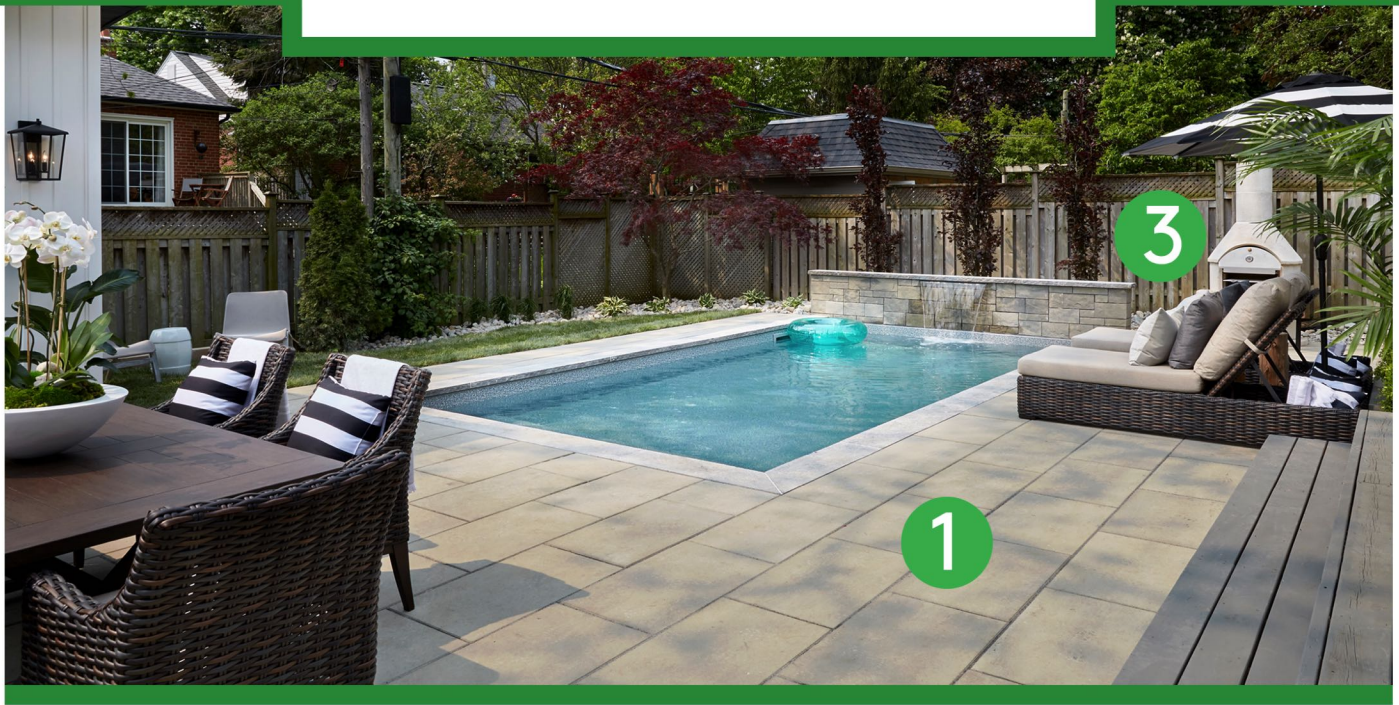

Episode
3023

BACKYARD BUILDS

Susan &
Harrison

Susan embraces her 12-year-old son Harrison's energetic nature and love of dance, but their house doesn't provide enough space for Susan to work or unwind while Harrison rehearses routines. Brian and Sarah build a hang out/dance space for Harrison and create a California-inspired pool and lounge area for Susan.

Products

1. Techo-Bloc: Pavers
2. Pioneer Pools: Westlake Dining Table | Westlake Dining Chairs | Westlake Chaise Loungers
3. Buschbeck Canada: Rondo Fireplace/ BBQ with Pizza Oven Insert
4. GEM: Black Transitional Picture Window and Patio Door
5. DVI Lighting: Laurentian DVP30091 in BK-CL | Terranova DVP10707 in SS | Mccudden DVVP37075 in BK-CL