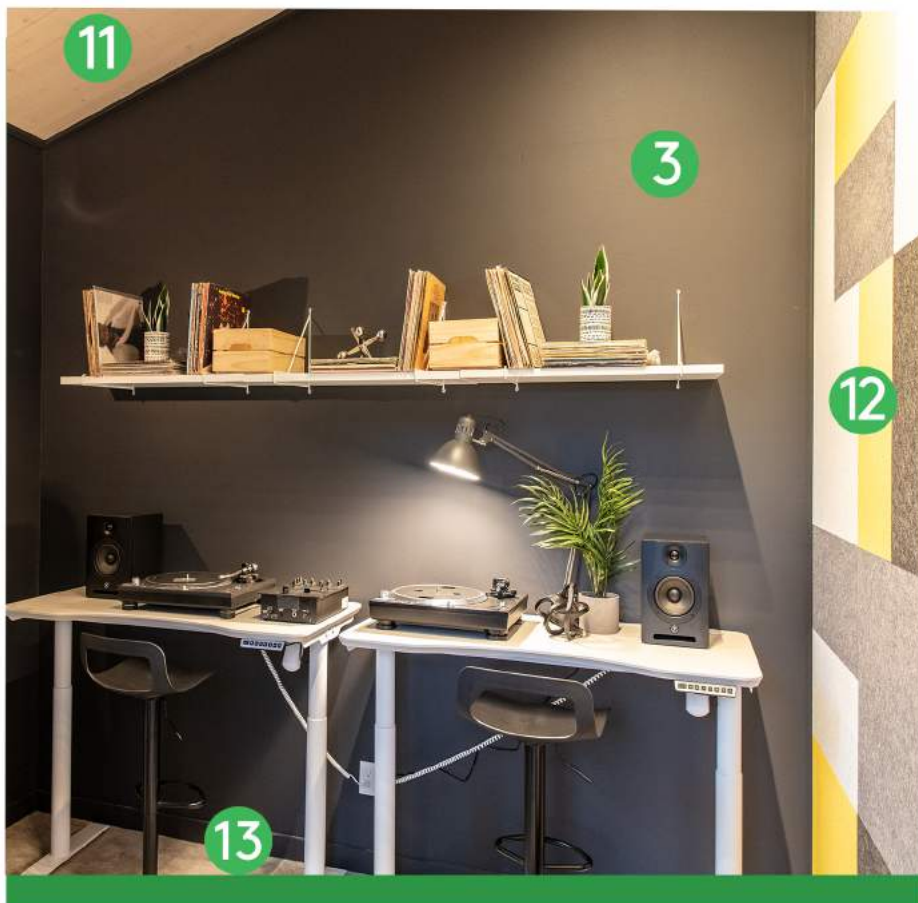

Episode
4041

BACKYARD BUILDS

MICHELLE
& ADRIAN

Products

1. Nortem
2. Wayfair
3. Behr/The Home Depot
4. Techo-Bloc
5. Fieldmasters
6. Awning in a Box
7. HOFT Solutions
8. Arcan Glass

9. Gem Windows & Doors
10. Décors Véronneau
11. Ready Pine
12. A Quiet Office
13. Torlys